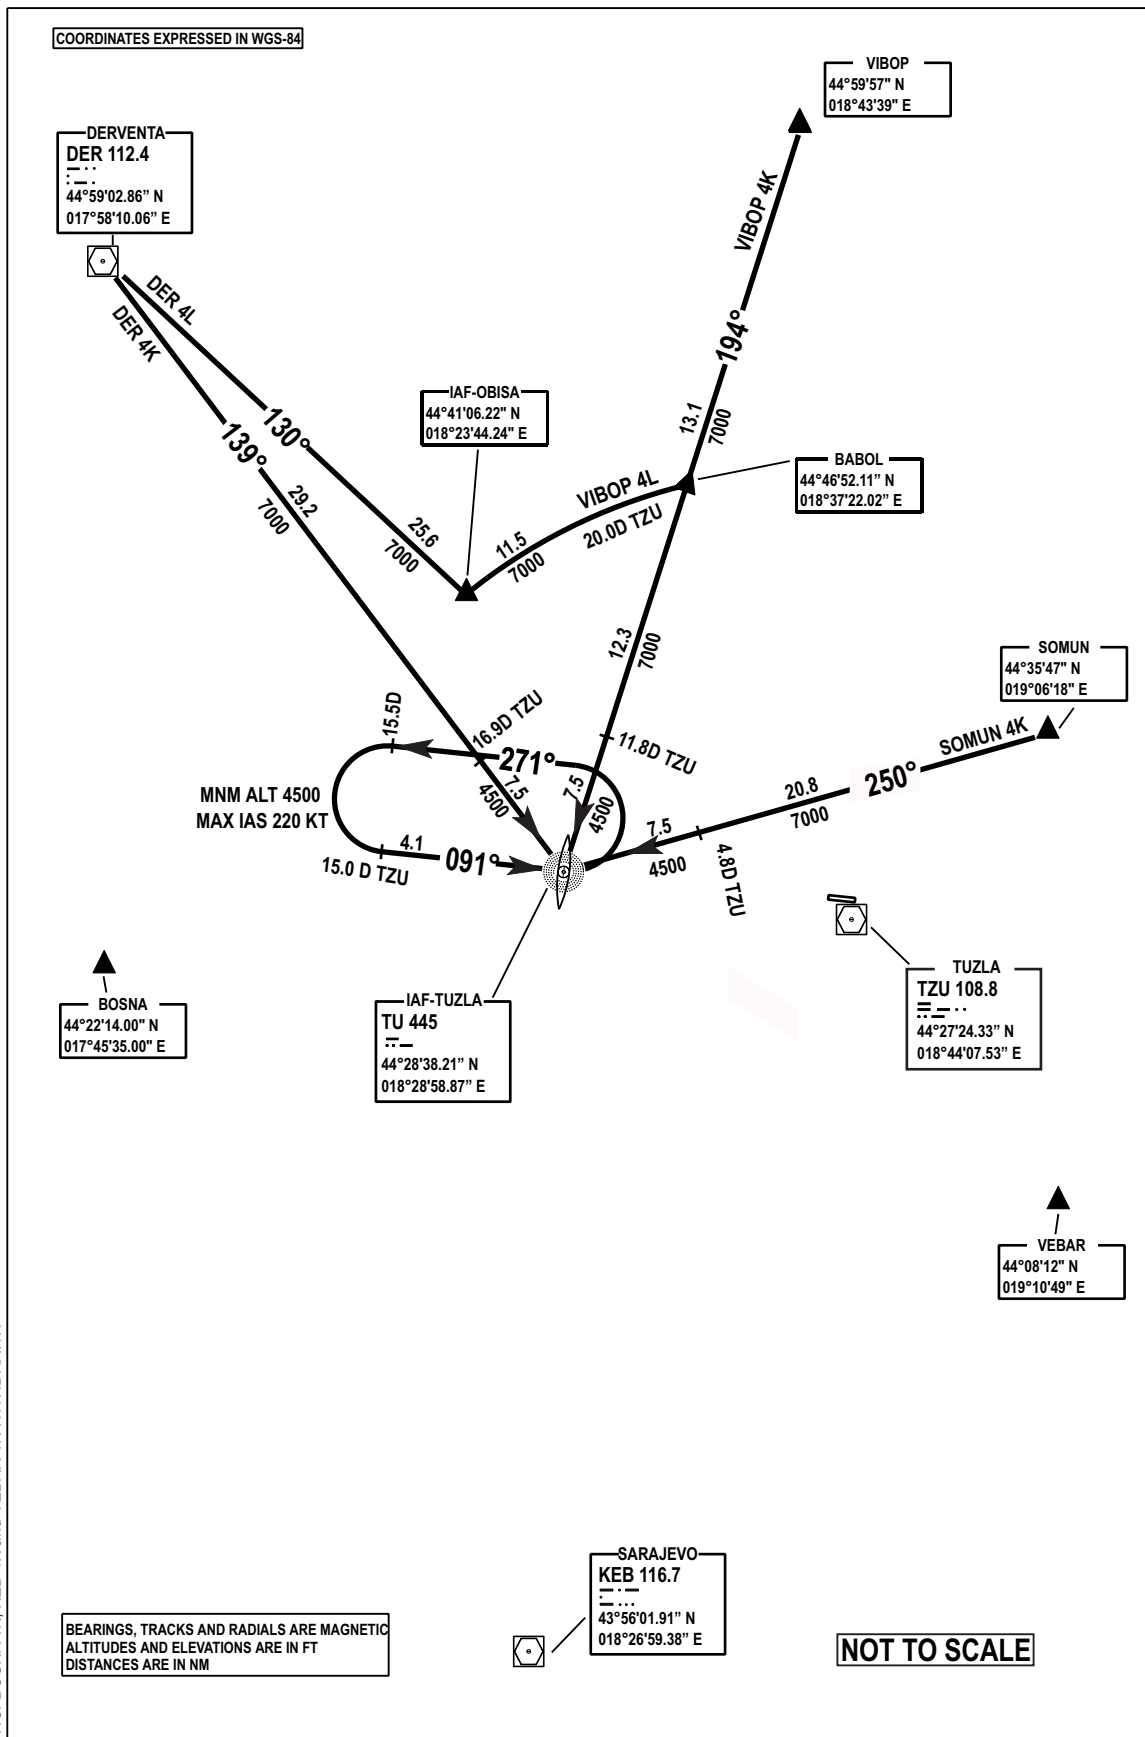

STANDARD ARRIVAL CHART INSTRUMENT (STAR) - ICAO

TRANSITION ALTITUDE
10 000 FT
VAR 5° E (2020)

APP 120.350
TWR 132.925
TUZLA (LQTZ)

CHG: BOSNA 4K, KEB 4K and VEBAR 4K WITHDRAWN

THIS PAGE INTENTIONALLY LEFT BLANK